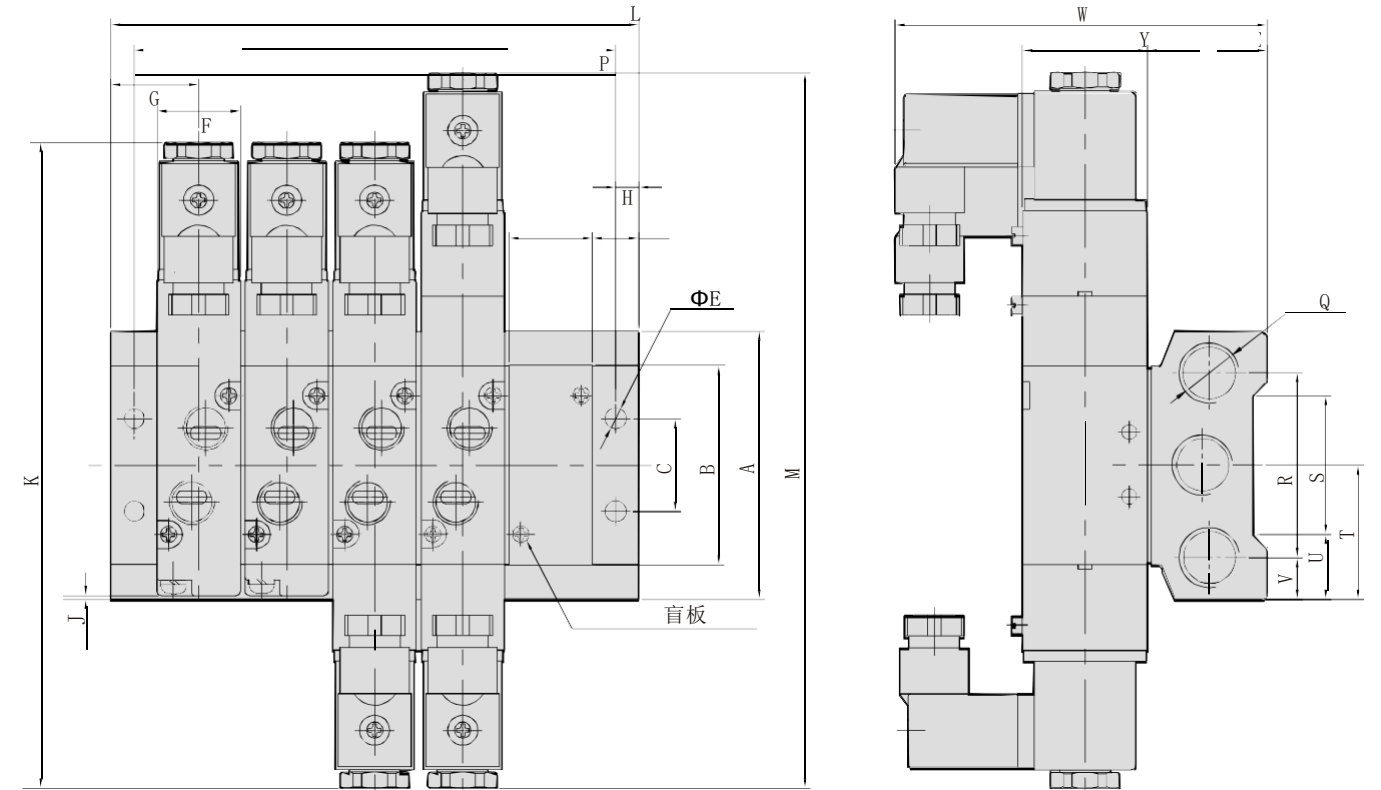

V Series Manifold

Ordering Code V Series Manifold

100M - 5 F

Type Code Stations No Manifold

100M:1/ 8" valve body
200M:1/ 4" valve body
300M:3/ 8" valve body
400M:1/ 2" valve body

Ordering Code Blind plate

100M - B

Type Code Blind plate

100M:1/ 8" valve body
200M:1/ 4" valve body
300M:3/ 8" valve body
400M:1/ 2" valve body

Specifications

Model	100 Series	200 Series	300 Series	400 Series
Working Medium	Clean air(40μm Filtration)			
Working Pressure	0.15~0.9Mpa			
Max. Pressure	1.5Mpa			
Working Temperature	-20~70℃			
Application Scope	4V100 Series 4A100 Series	4V200 Series 4A200 Series	4V300 Series 4A300 Series	4V400 Series 4A400 Series

V Series Manifold

Main Dimensions

Model	A	B	C	E	F	G	H	I	J	K
100M-□F	58	43.2	20	4.5	18.3	19	5	10	-0.8	139.4
200M-□F	61	50.7	21	4.5	22.4	23	6	12	1.2	170
300M-□F	75	64.8	26	4.5	27.3	27	6	13.5	2.5	188.8
400M-□F	104	94.5	32	4.5	34.3	31.5	7	14.5	5	221.8

Model	M	Q	R	S	T	U	V	W	X	Y
100M-□F	154.5	G1/4"	40	30	29	14	9	79	25	27
200M-□F	189	G1/4"	43	32	30.5	14.5	9	93	26	35
300M-□F	208	G3/8"	53	48	37.5	13.5	11	99.5	30	40
400M-□F	243	G1/2"	68	67	52	18.5	18	112.5	38	50